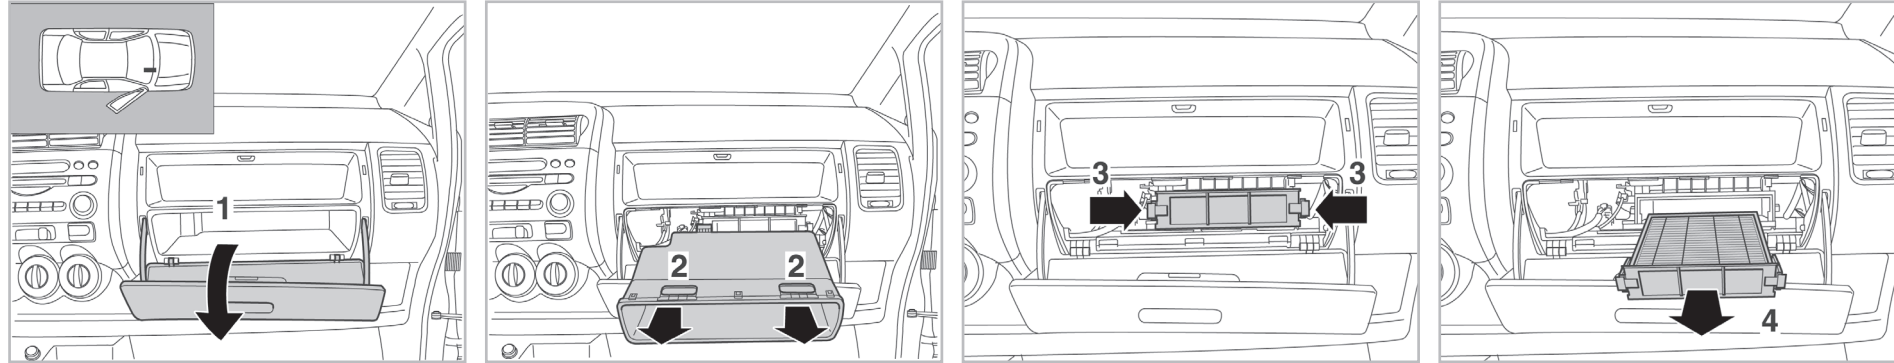

particle
filter

FOR
HONDA JAZZ A/C+/- (01/02 >)

698886

FH240

PA

WANT TO
KNOW MORE?

www.valeo-techassist.com