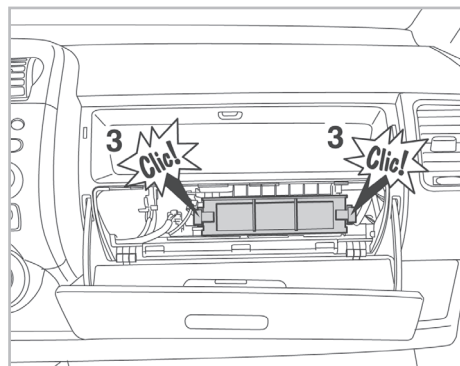

particle
filter

FOR
HONDA JAZZ A/C+/- (01/02 >)

698886

FH240

PA

WANT TO
KNOW MORE?

www.valeo-techassist.com