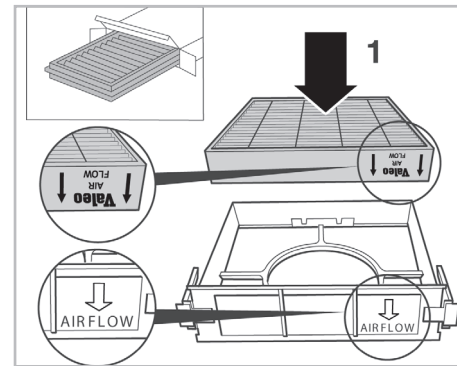

particle
filter

FOR
HONDA JAZZ A/C+/- (01/02 >)

698886

FH240

PA

WANT TO
KNOW MORE?

www.valeo-techassist.com