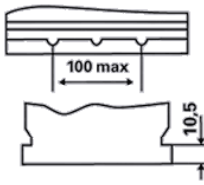

DRAWINGS

B01